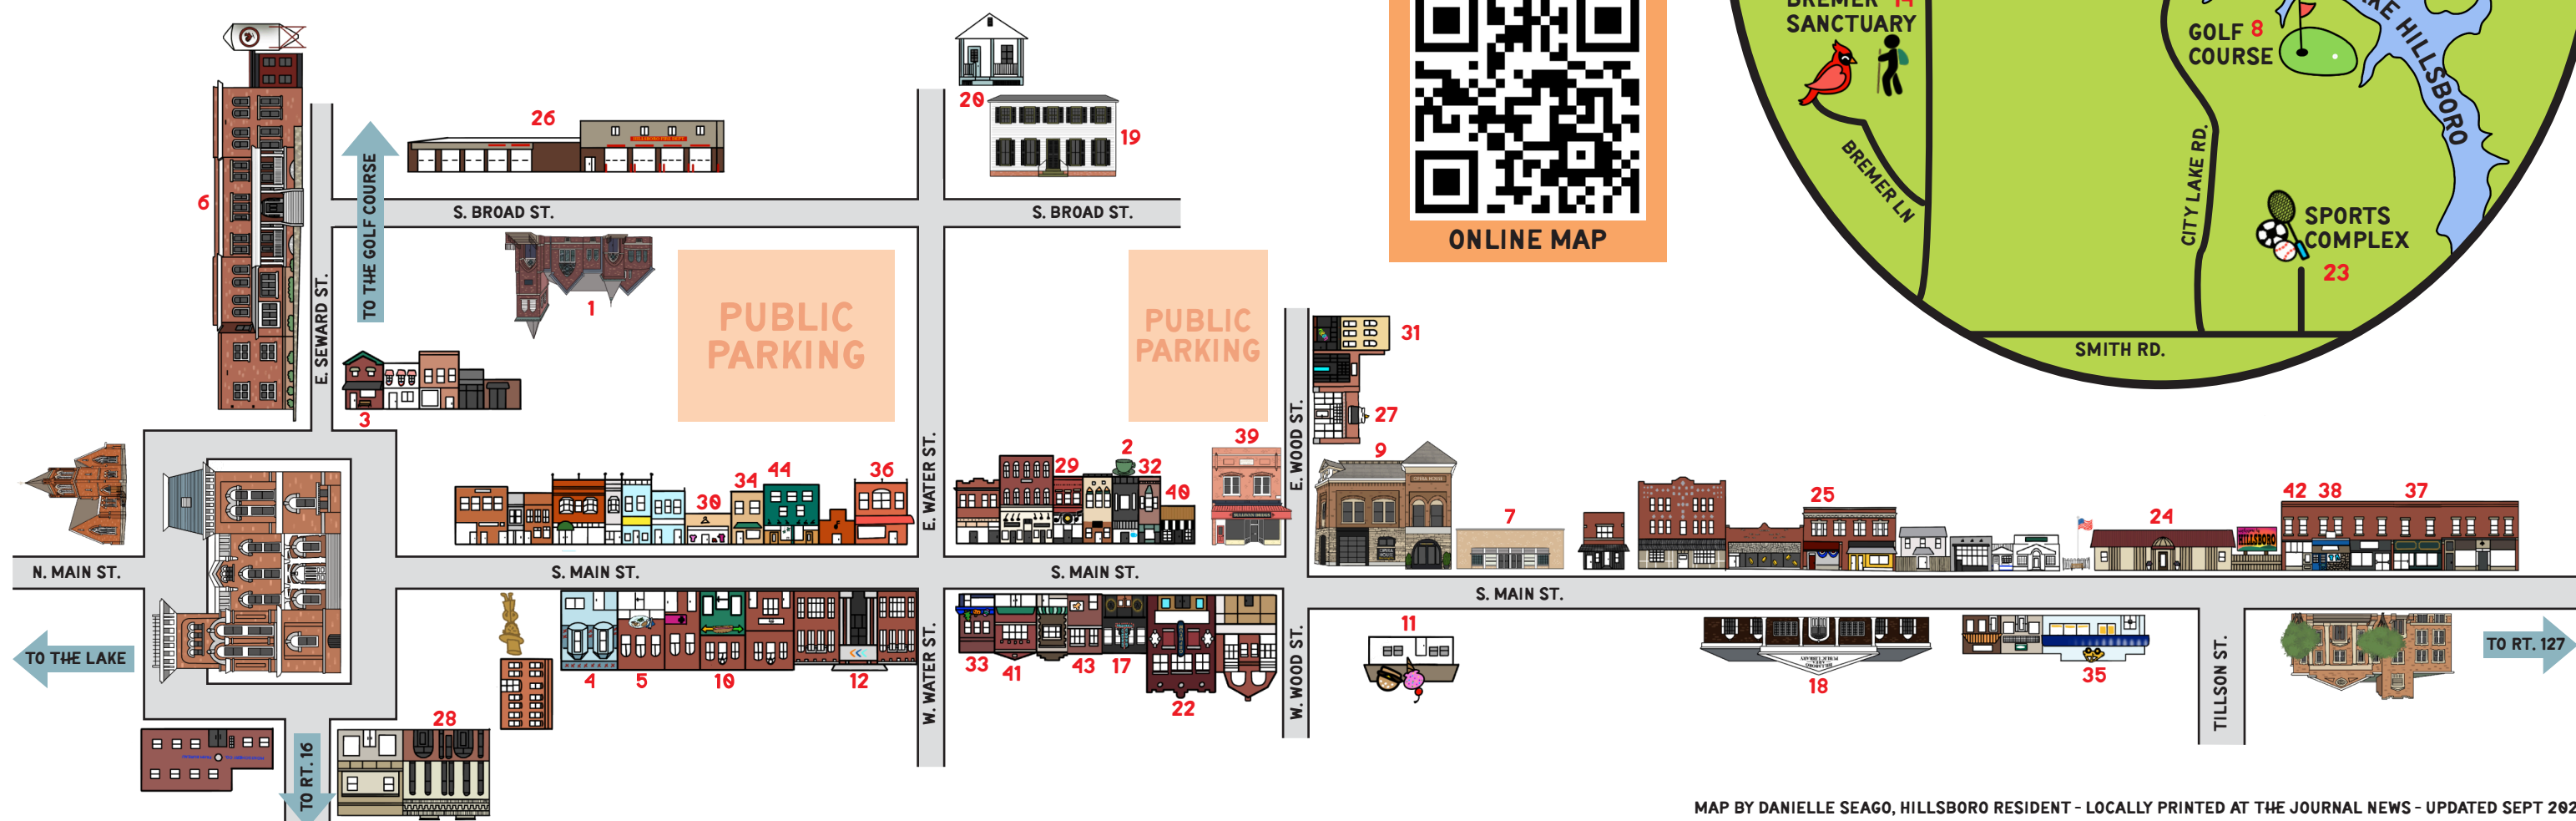

Head to DOWNTOWN Hillsboro

EAT & DRINK

- 1 THE ABBEY ON BROAD • 202 S. BROAD ST
- 2 BLACK RABBIT COFFEE ROASTERS • 313 S. MAIN ST
- 3 COURTHOUSE PUB • 101 S. MAIN ST
- 4 HALF TIME BAR & GRILL • 212 S MAIN ST
- 5 HILLSBORO GARDEN RESTAURANT • 212 S. MAIN ST
- 6 THE HISTORIC RED ROOSTER • 123 E. SEWARD ST
- 7 THE LODGE ON MAIN • 411 S. MAIN ST
- 8 CLUBHOUSE RESTAURANT (OPEN TO PUBLIC!)
705 CITY LAKE RD
- 9 OPERA HOUSE BREWING COMPANY • 405 S. MAIN ST
- 10 SUBWAY • 216 S. MAIN ST.
- 11 THE WAFFLE CONE • 441 S. MAIN
- 11 JED'S FOOD SHED • 441 S. MAIN

STAY

- 6 THE HISTORIC RED ROOSTER • 123 E. SEWARD ST
VISIT HEADTOHILLSBORO.NET & SEE ALL AIRBNBS AND REALTORS

ATMS

- 12 BANK OF HILLSBORO • 230 S. MAIN ST

EXPERIENCE

- 13 4TH OF JULY POINT PICNIC AREA • 821 CITY LAKE RD
- 14 BREMER SANCTUARY • 194 BREMER LN
- 15 BREWER'S SPRING DISC GOLF COURSE • 736 CITY LAKE RD
- 16 GLENN SHOALS MARINA • 700 GLENN SHOALS DRIVE
- 17 GRAND THEATER • 312 S MAIN ST
- 18 HILLSBORO AREA PUBLIC LIBRARY • 420 S. MAIN ST
- 8 HILLSBORO COUNTRY CLUB GOLF COURSE
705 CITY LAKE RD
- 19 HISTORIC HARKEY HOUSE • 305 S. BROAD ST
- 20 MONTGOMERY COUNTY MUSEUM • 305 S. BROAD ST
- 21 OO-DE-LALLY BIKE TRAIL • 920 CITY LAKE RD
- 22 ORPHEUM • 316 S. MAIN ST
- 21 SHERWOOD FOREST CAMPGROUND • 920 CITY LAKE RD
- 23 SPORTS COMPLEX • 1 CORPORATE DRIVE

Head **DOWN** the road

GROCERY

CAPRI IGA • 1201 VANDALIA RD
CORNER SPIRITS • 1533 VANDALIA RD
CVS • 608 S. MAIN ST
DOLLAR GENERAL • 1129 ROUNTREE ST
DOLLAR GENERAL • 505 22ND ST
PARIS FROZEN FOODS LOCKER • 305 SPRINGFIELD RD
UHLRY'S COUNTRY MARKET • 1132 VANDALIA RD

EAT & DRINK

CANTON INN • 303 22ND ST,
COZY CAFÉ • 633 S. MAIN ST
DAIRY QUEEN GRILL & CHILL • 1550 VANDALIA RD
FRIDA'S TACOS • 103 SEYBORN AVE
GIANNI'S PIZZA • 1233 VANDALIA RD
GROUND TO GROUNDS COFFEE SHOP • 917 S. MAIN ST
HARDEE'S • 201 SCHOOL ST
KORNER STORE • 2116 SCHOOL ST
LOMAS DEL SOL • 280 SPRINGFIELD RD
MCDONALD'S • 728 W. MAIN ST
PARK-N-EAT • 201 DEARBORN ST